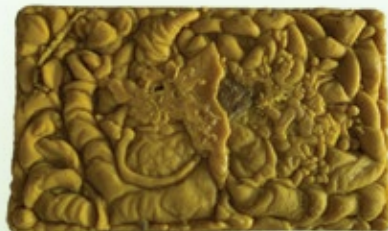

6 oz. 2.25" X 2.75"

24 jars in a Box

Box dimensions: 15 X 10 X 3

16 oz. 2.50" X 5.25"

12 jars in a Box

Box dimensions: 11 X 9 X 6

Ohi'a Lehua Special Reserve Honey

As one of the rarest honeys in the world, the Ohi'a Lehua plant was recently placed on the Endangered Fauna list and will be extinct in the near future. This flower is found only in the State of Hawaii and the nectar of the Lehua blossoms produce a honey that is whiter in color and more crystallized (thicker) with a distinct floral fragrance and flavor.

6 oz. 2.25" X 2.75"

24 jars in a Box

Box dimensions: 15 X 10 X 3

36.5 oz. 2.50" X 5.25"

6 jars in a Box

Beeswax

Pure Raw Natural beeswax is one of the most versatile products in the natural world. From candles to cooking, raw beeswax has a use in every part of your home. We ship the raw beeswax in thirty (30) lb. blocks direct from the hive to your door for the most unprocessed, unfiltered product possible.

Blocks of 30 lb. – dimensions

64 units 1,920 pounds per pallet

Honey Bear

2.6 oz. Honey Bear

Size: 3 X 1.5

units 26

Box dimensions: 9.5 X 6 X 4

16 oz. Honey Bear